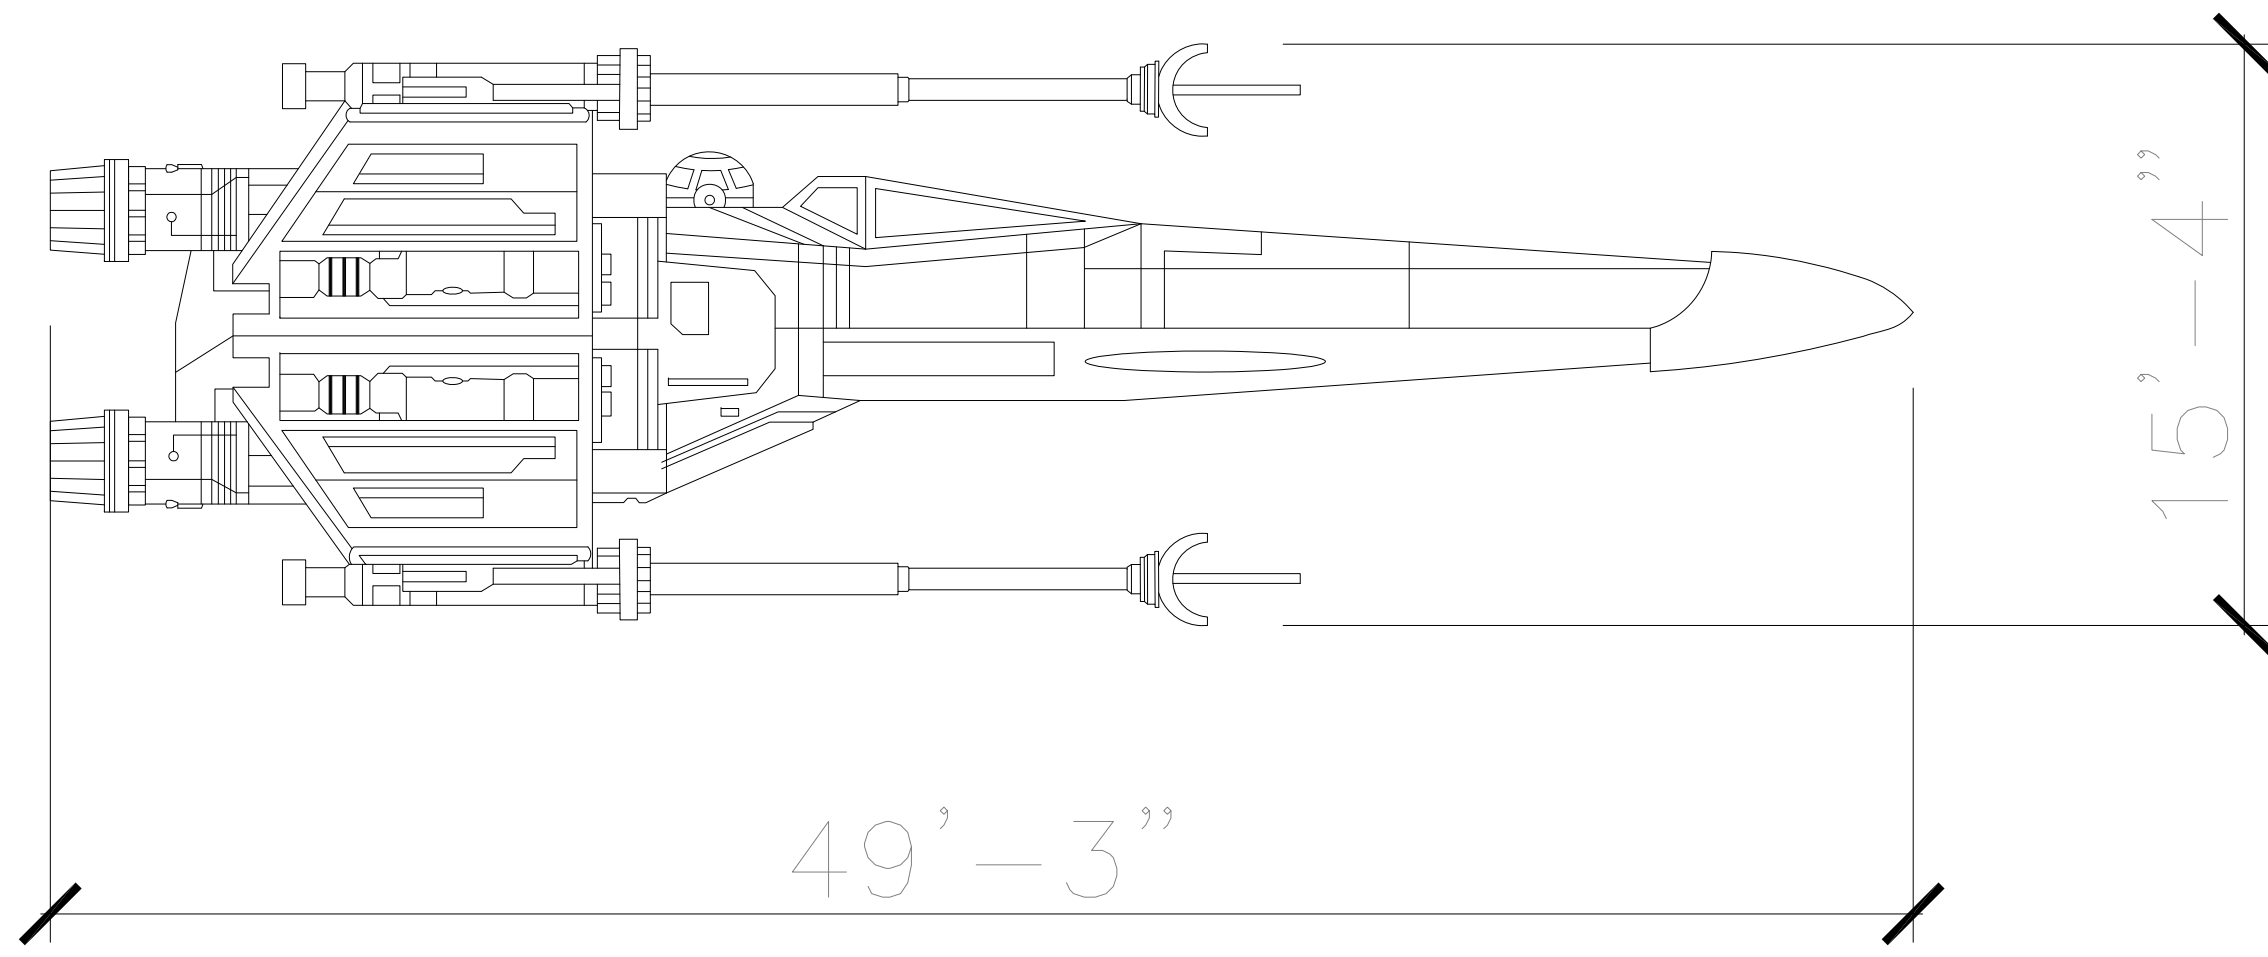

TOP

$3/16'' = 1'-0''$

STARBOARD

$3/16'' = 1'-0''$

FRONT

$3/16'' = 1'-0''$

ORIGINAL DRAFTSMAN
R. BROWN
ORIGINAL DRAFT DATE
11-09-14

PAGE 1

SCALE
 $3/16'' = 1'-0''$

TOTAL 1

REVISED BY

REVISED BY

REVISION DATE

REVISION DATE