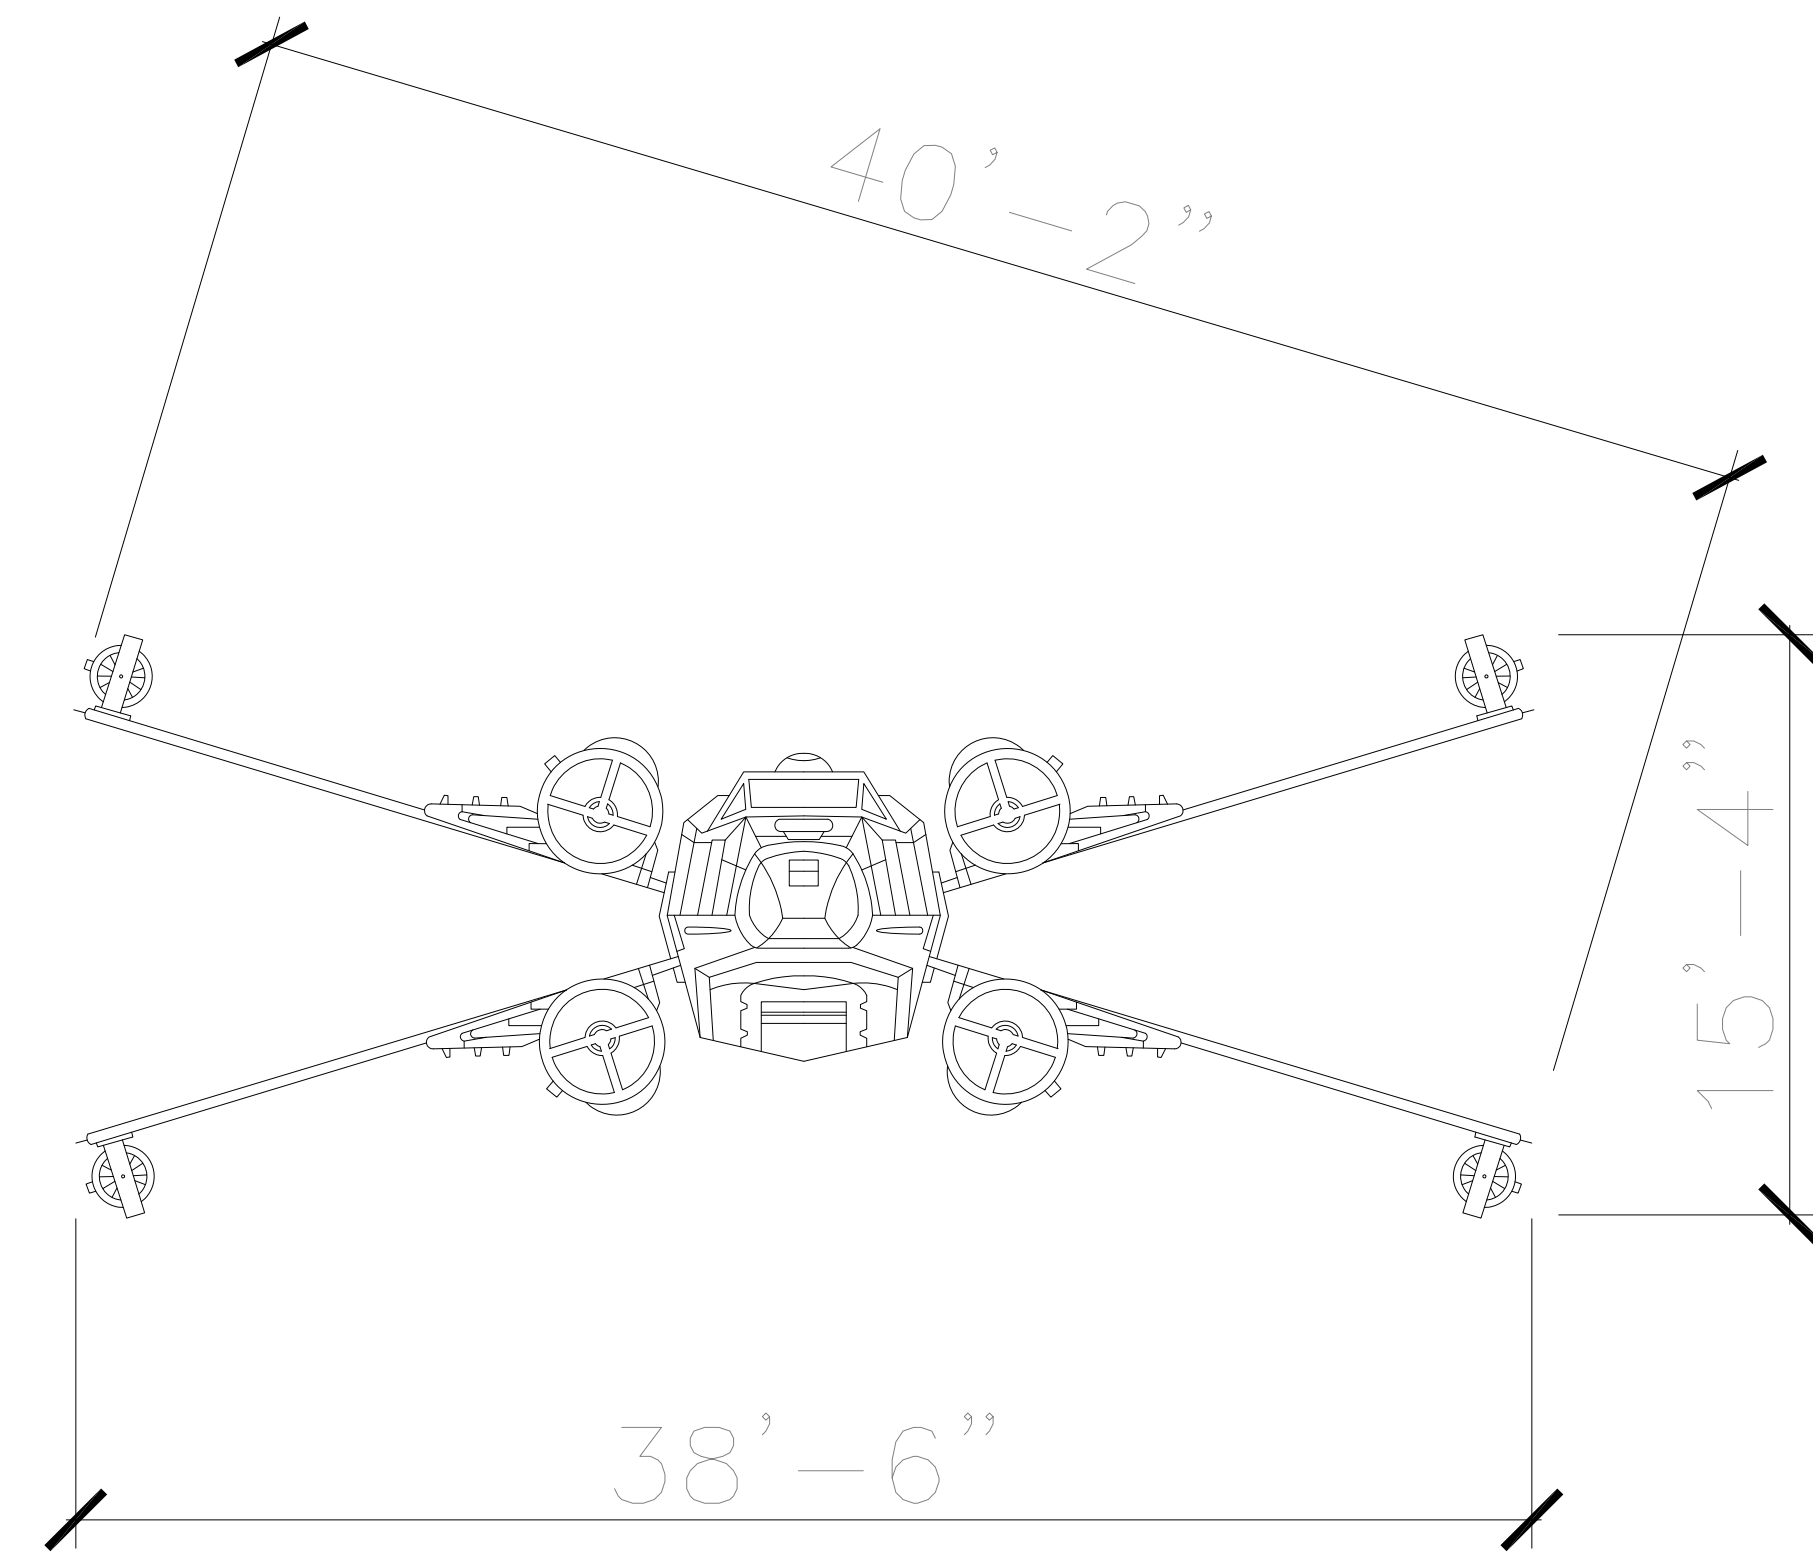

TOP

$3/16'' = 1'-0''$

STARBOARD

$3/16'' = 1'-0''$

FRONT

$3/16'' = 1'-0''$

ORIGINAL DRAFTSMAN
R. BROWN
ORIGINAL DRAFT DATE
11-09-14

PAGE 1

SCALE
 $3/16'' = 1'-0''$

TOTAL 1

REVISED BY

REVISED BY

REVISION DATE

REVISION DATE