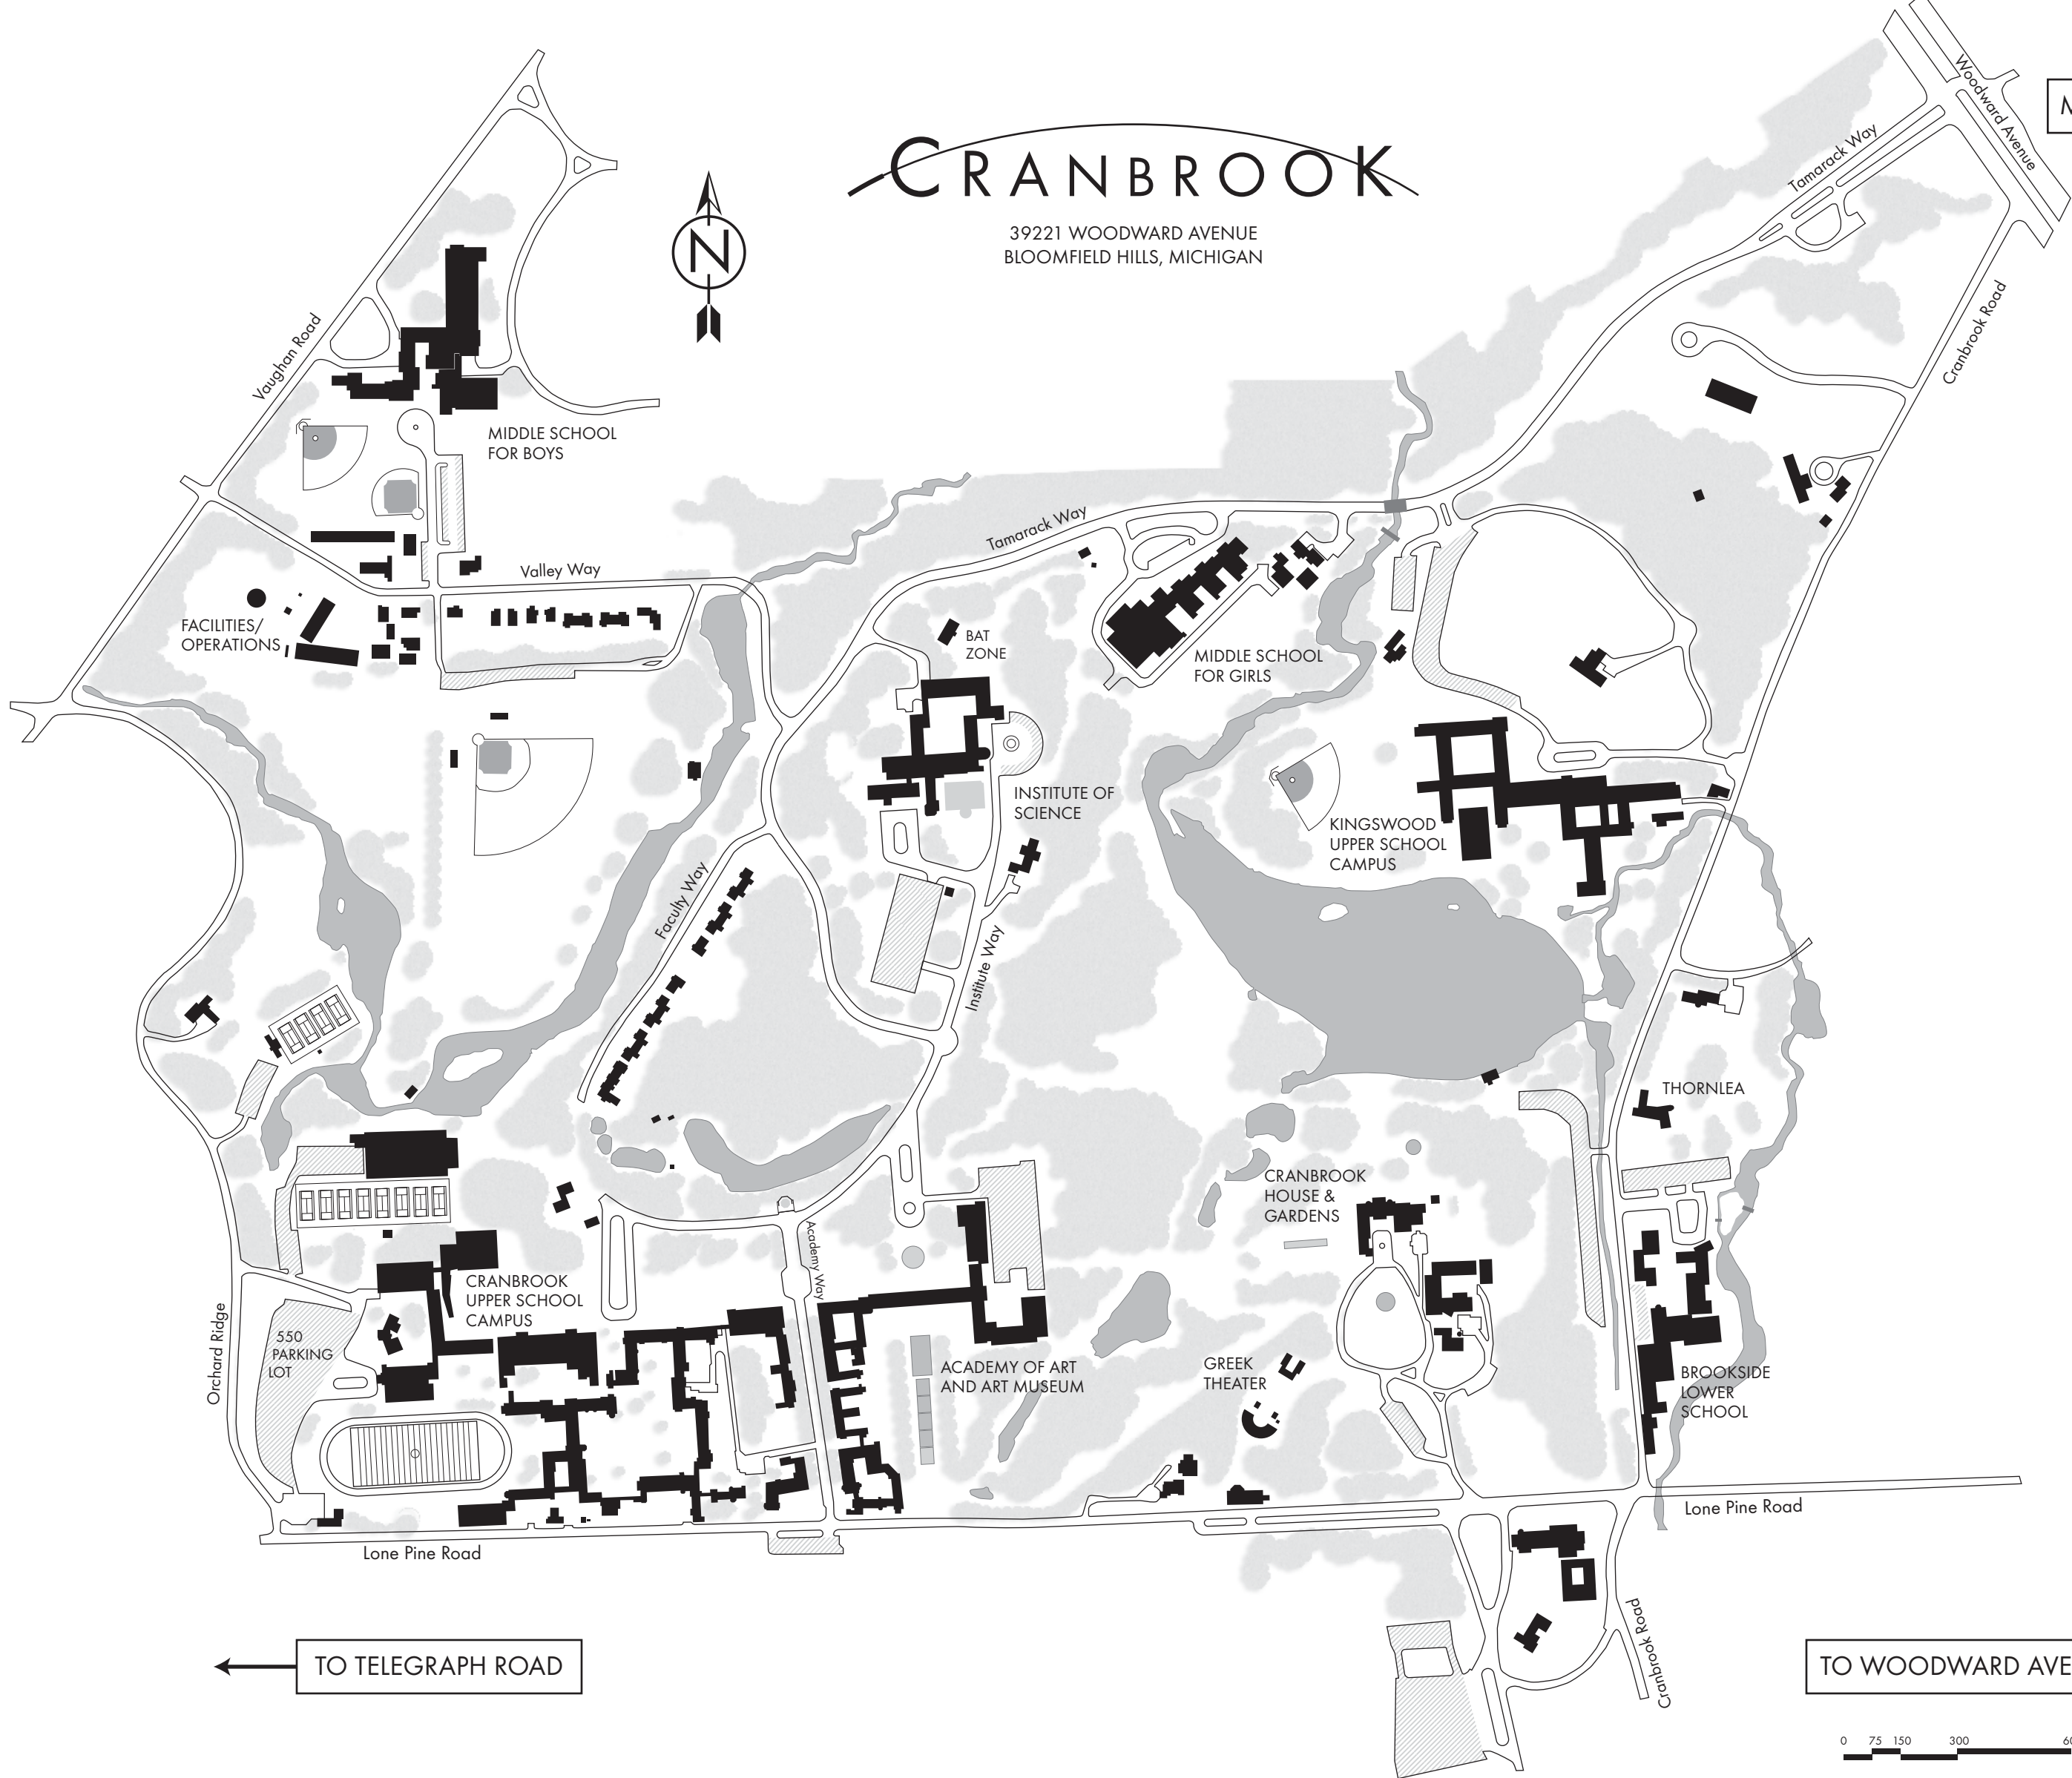

CRANBROOK

39221 WOODWARD AVENUE
BLOOMFIELD HILLS, MICHIGAN

MAIN ENTRANCE

← TO TELEGRAPH ROAD

TO WOODWARD AVE. →